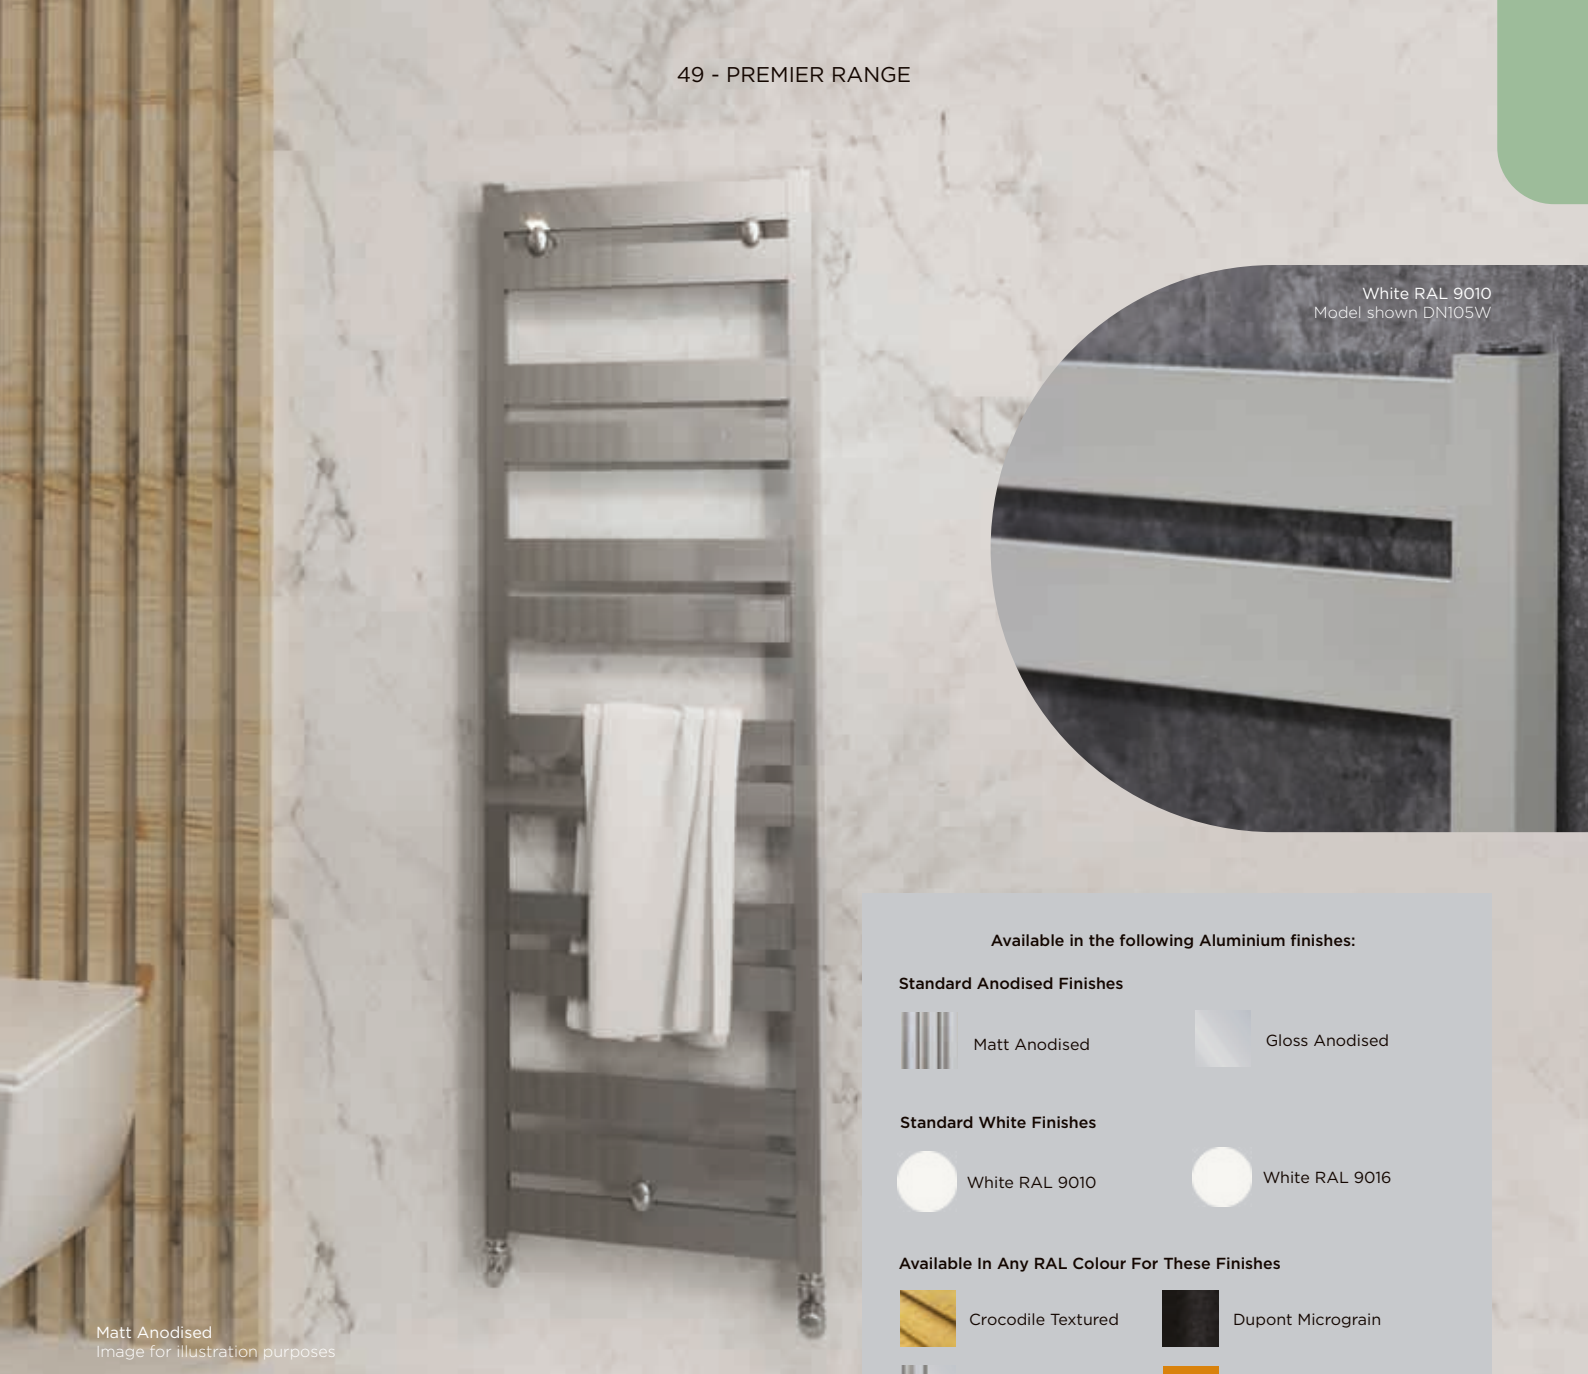

Valves and Accessories From Page 67

AL
MATERIAL

10 bar
WORKING PRESSURE

95 °C
WORKING TEMP.

C
CLOSED SYSTEM

V
MOUNTING POS.

10 YEARS
WARRANTY

Matt Anodised
Image for illustration purposes