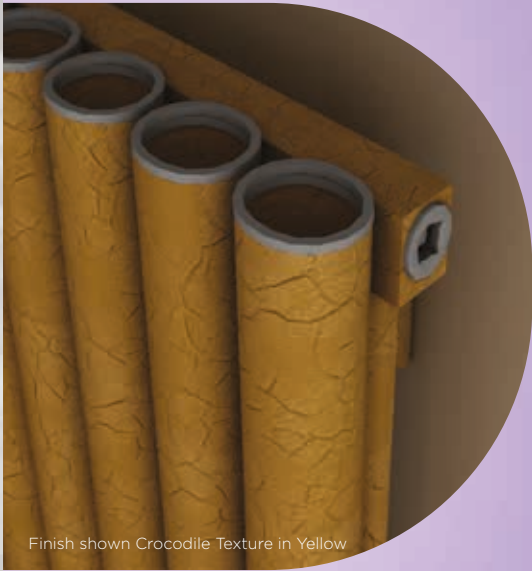

Finish shown Crocodile Texture in Yellow