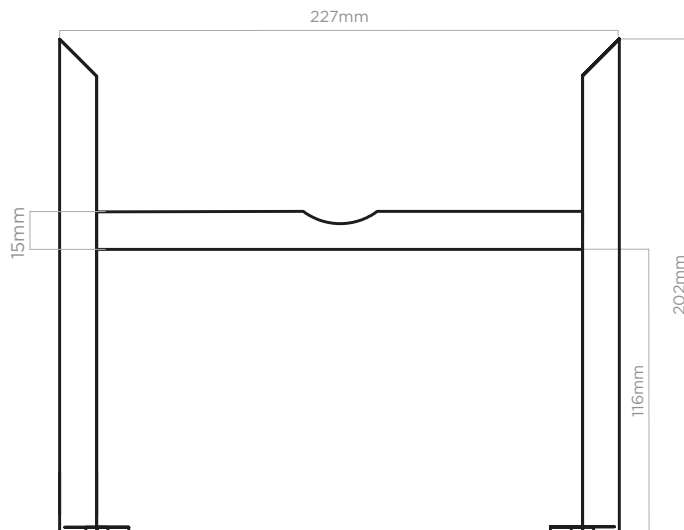

6 COLUMN FEET

C6FT
Feet for 6 Column Radiator (Pair)
RETAIL PRICE EX. VAT: White RAL 9016 - £83.58
Also available in RAL Colours and Metallic Finishes