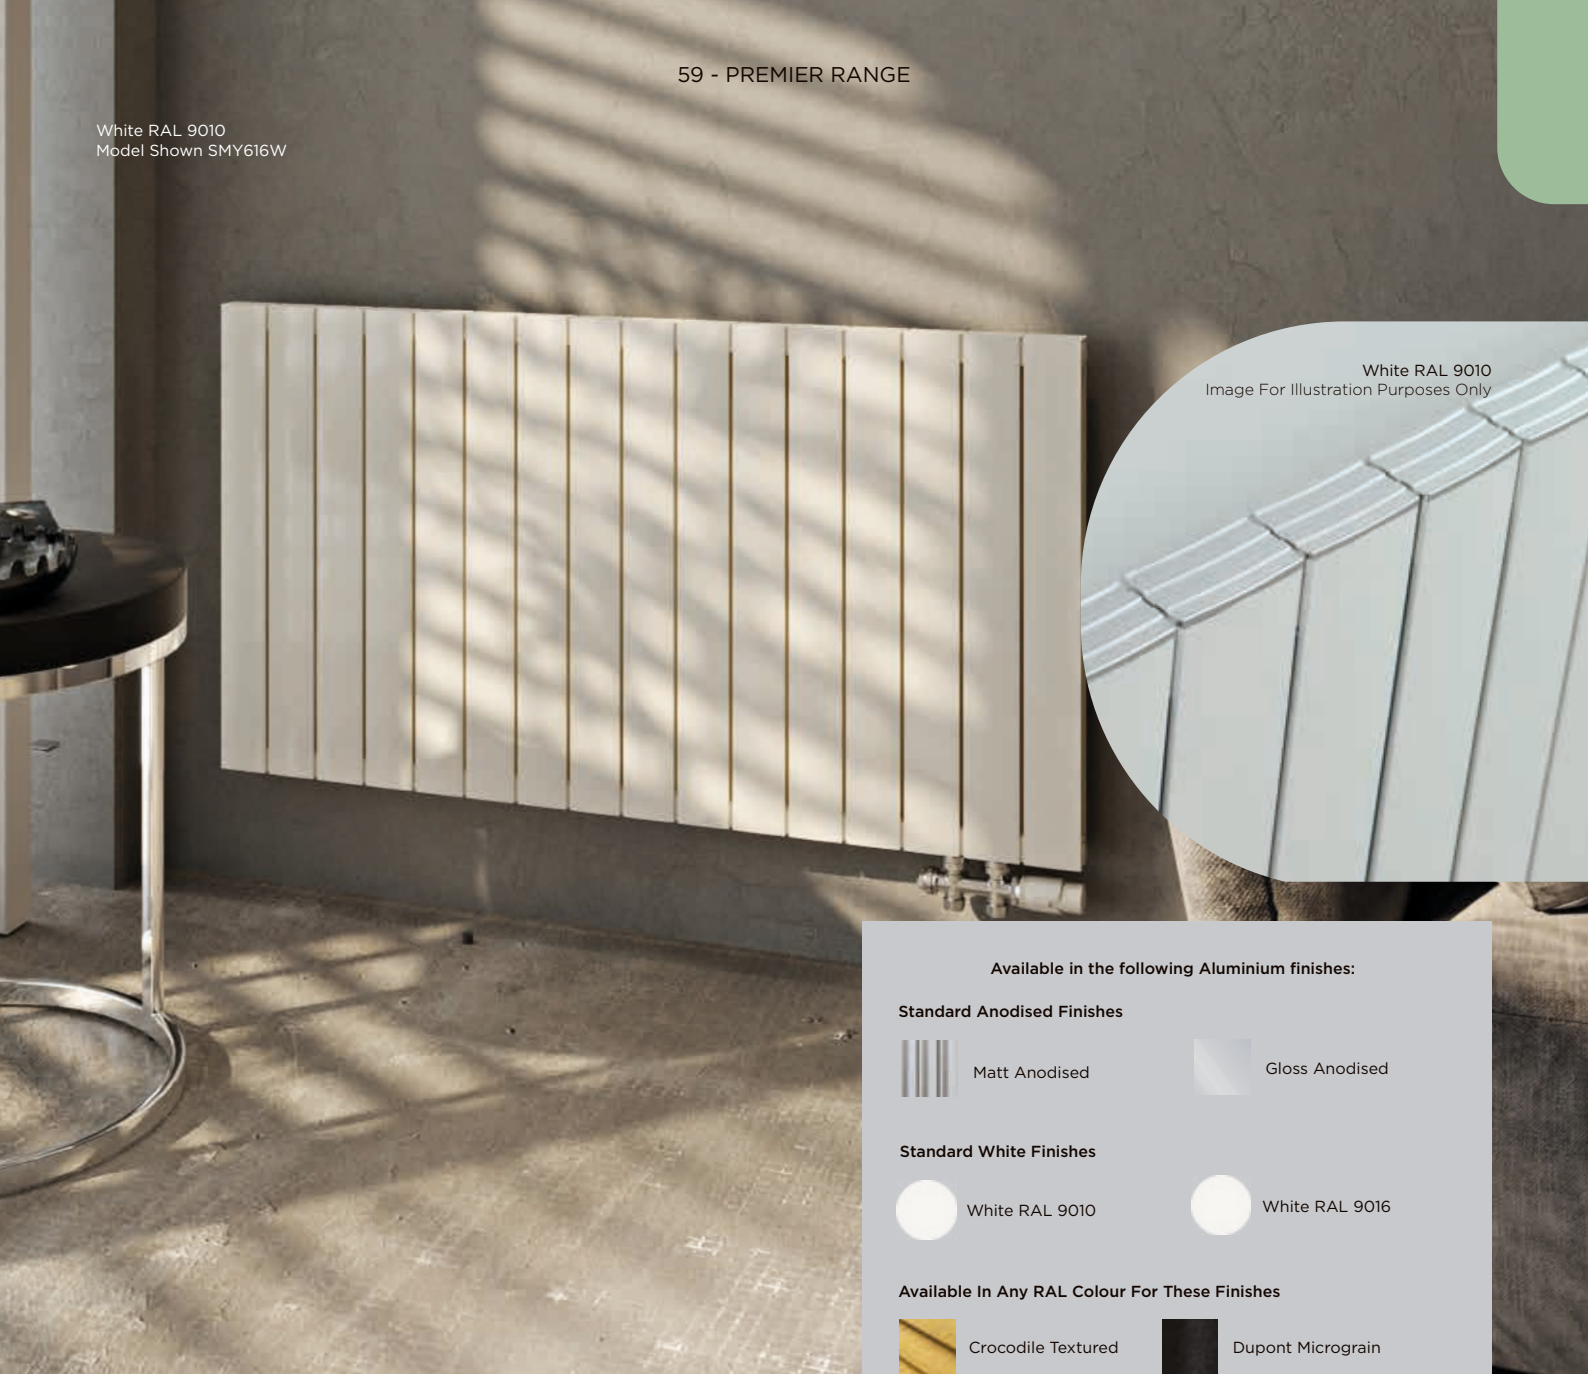

White RAL 9010
Model Shown SMY616W

White RAL 9010
Image For Illustration Purposes Only

Available in the following Aluminium finishes:

Standard Anodised Finishes

Matt Anodised

Gloss Anodised

Standard White Finishes

White RAL 9010

White RAL 9016

Available In Any RAL Colour For These Finishes

Crocodile Textured

Dupont Micrograin

Other Anodised

Any RAL Colour

Wood Effect Finish

Wood Effect

Smyrna

- It's hard not to love this square aluminium design
- Smooth lines and chunky sections set a confident feel
- Smyrna stand out at home or in the workplace

Available in a range of sizes to fit all installations from:

Height 600mm - 2000mm

Length 345mm - 1955mm

Depth 36mm

For pricing and technical information visit www.ultraheat.co.uk or scan the QR Code

Technical and Pricing Overview On Page 96

AL

MATERIAL

10

WORKING PRESSURE

95 °C

WORKING TEMP.

C

CLOSED SYSTEM

V

MOUNTING POS.

10 YEARS

WARRANTY

Valves and Accessories From Page 67