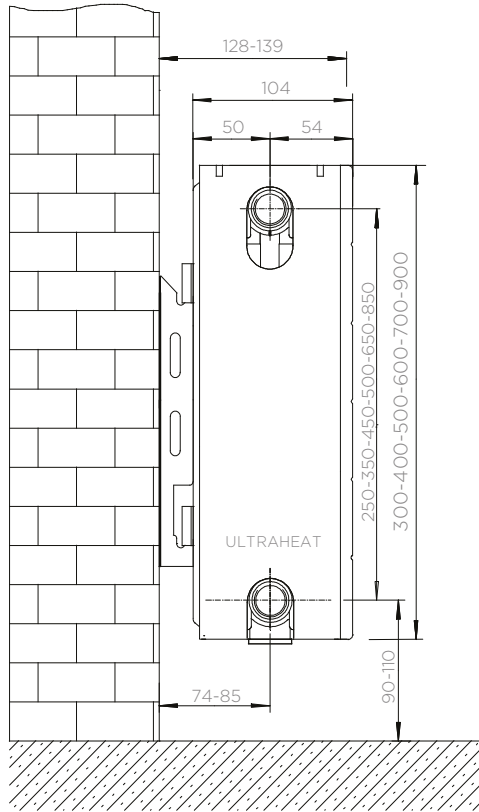

LANNER HORIZONTAL TECHNICAL AND PRICING OVERVIEW

LANNER HORIZONTAL

LDS: DOUBLE TECHNICAL DRAWING

ALL MEASUREMENTS ARE IN MILLIMETRES

MANUFACTURED FROM MILD STEEL

Height	Line (Piece)
300	2
400	3
500	4
600	5
700	6
900	8