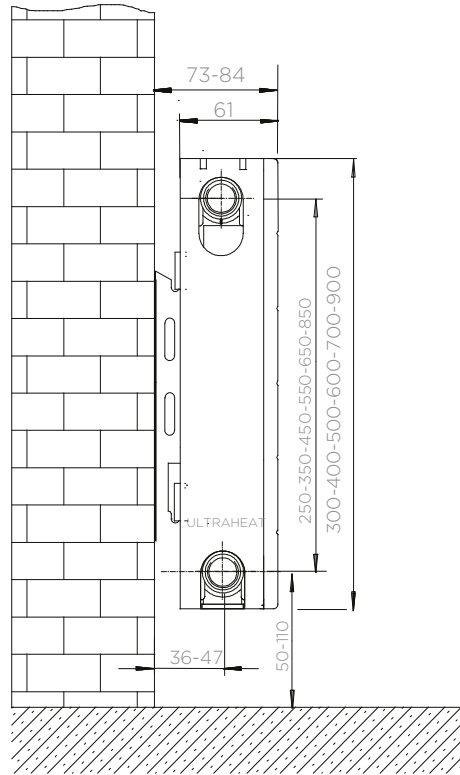

LANNER HORIZONTAL TECHNICAL AND PRICING OVERVIEW

LANNER HORIZONTAL

LSS: SINGLE TECHNICAL DRAWING

ALL MEASUREMENTS ARE IN MILLIMETRES

MANUFACTURED FROM MILD STEEL

Height	Line (Piece)
300	2
400	3
500	4
600	5
700	6
900	8