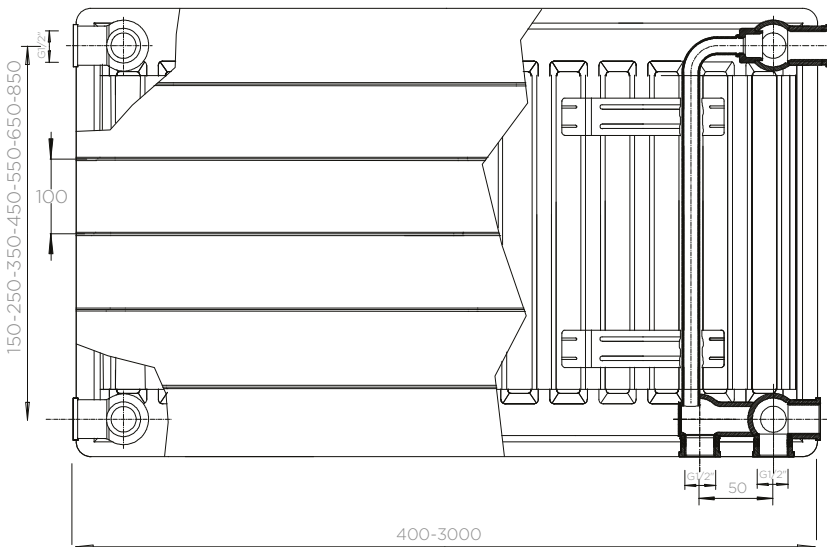

LANNER HORIZONTAL TECHNICAL AND PRICING OVERVIEW

LANNER HORIZONTAL

LSS: SINGLE TECHNICAL DRAWING

ALL MEASUREMENTS ARE IN MILLIMETRES

MANUFACTURED FROM MILD STEEL

Height	Line (Piece)
300	2
400	3
500	4
600	5
700	6
900	8