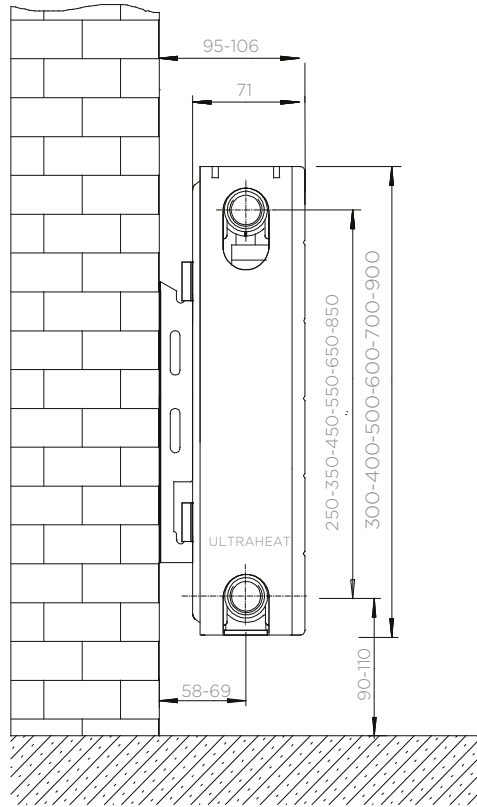

LANNER HORIZONTAL TECHNICAL AND PRICING OVERVIEW

LANNER HORIZONTAL

LHS: SINGLE PLUS TECHNICAL DRAWING

ALL MEASUREMENTS ARE IN MILLIMETRES

MANUFACTURED FROM MILD STEEL

Height	Line (Piece)
300	2
400	3
500	4
600	5
700	6
900	8