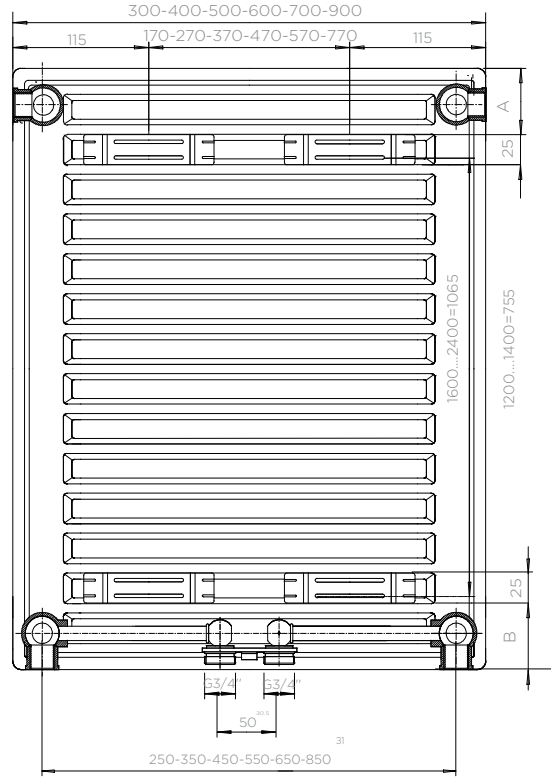

LANNER VERTICAL TECHNICAL AND PRICING OVERVIEW

LANNER VERTICAL

VLH: SINGLE PLUS TECHNICAL DRAWING

ALL MEASUREMENTS ARE IN MILLIMETRES

MANUFACTURED FROM MILD STEEL

FRONT VIEW

Height	A	B
1200	210	210
1400	310	310
1600	255	255
1800	355	355
2000	455	455
2200	555	555
2400	655	655