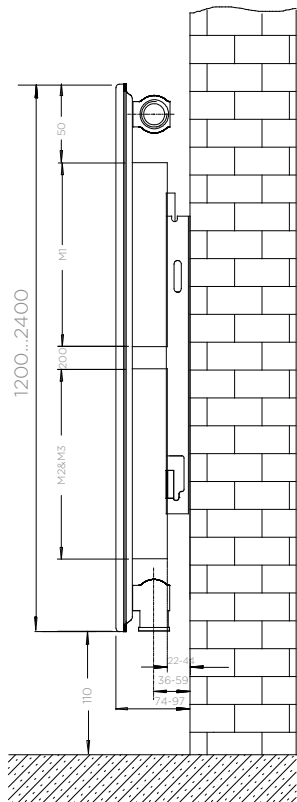

LANNER VERTICAL TECHNICAL AND PRICING OVERVIEW

LANNER VERTICAL

VLS: SINGLE TECHNICAL DRAWING

ALL MEASUREMENTS ARE IN MILLIMETRES

MANUFACTURED FROM MILD STEEL

FRONT VIEW

Height	A	B
1200	210	210
1400	310	310
1600	255	255
1800	355	355
2000	455	455
2200	555	555
2400	655	655

Height	M1	M2	M3
1200	625	225	-
1400	625	425	-
1600	625	625	-
1800	825	625	-
2000	825	825	-
2200	825	325	525
2400	825	425	625