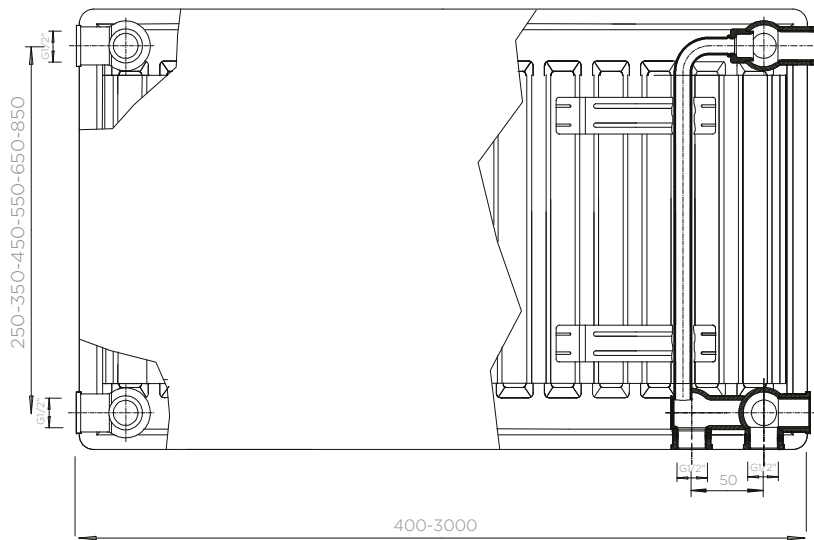

PLANAL HORIZONTAL TECHNICAL AND PRICING OVERVIEW

PLANAL HORIZONTAL

PHS: SINGLE PLUS TECHNICAL DRAWING

ALL MEASUREMENTS ARE IN MILLIMETRES

MANUFACTURED FROM MILD STEEL

PLANAL HORIZONTAL TECHNICAL AND PRICING OVERVIEW

PLANAL HORIZONTAL

PDS: DOUBLE

PDS: DOUBLE 3

PRODUCT NAME	DIMENSIONS		HEAT OUTPUT AT ΔT 50	RETAIL PRICE EX. VAT £			
	Height mm	Length mm		BTU	White RAL 9016 W	Other Solid RAL R	Metallic Paint Finish T
3PDS500	300	500	1725	£193.96	£329.73	£362.70	
3PDS800	300	800	2760	£277.09	£471.06	£518.17	
3PDS1000	300	1000	3450	£335.92	£571.06	£628.17	
3PDS1200	300	1200	4140	£394.97	£671.46	£738.60	
3PDS1400	300	1400	4830	£454.59	£772.80	£850.08	
3PDS1800	300	1800	6210	£570.80	£970.36	£1,067.40	
3PDS2000	300	2000	6900	£631.83	£1,074.11	£1,181.52	

PDS: DOUBLE 5

PRODUCT NAME	DIMENSIONS		HEAT OUTPUT AT ΔT 50	RETAIL PRICE EX. VAT £			
	Height mm	Length mm		BTU	White RAL 9016 W	Other Solid RAL R	Metallic Paint Finish T
5PDS400	500	400	2124	£235.98	£401.16	£441.28	
5PDS500	500	500	2655	£275.53	£468.40	£515.24	
5PDS600	500	600	3185	£322.99	£549.09	£604.00	
5PDS700	500	700	3716	£370.12	£629.20	£692.12	
5PDS800	500	800	4247	£417.90	£710.43	£781.48	
5PDS900	500	900	4778	£465.36	£791.12	£870.23	
5PDS1000	500	1000	5309	£512.49	£871.23	£958.35	
5PDS1100	500	1100	5840	£560.39	£952.66	£1,047.93	
5PDS1200	500	1200	6371	£608.07	£1,033.72	£1,137.09	
5PDS1400	500	1400	7433	£702.56	£1,194.34	£1,313.78	
5PDS1600	500	1600	8494	£797.24	£1,355.32	£1,490.85	
5PDS1800	500	1800	9556	£875.32	£1,488.05	£1,636.86	
5PDS2000	500	2000	10618	£971.96	£1,652.33	£1,817.56	

PDS: DOUBLE 7

PRODUCT NAME	DIMENSIONS		HEAT OUTPUT AT ΔT 50	RETAIL PRICE EX. VAT £			
	Height mm	Length mm		BTU	White RAL 9016 W	Other Solid RAL R	Metallic Paint Finish T
7PDS400	700	400	2755	£313.63	£533.18	£586.50	
7PDS500	700	500	3444	£377.87	£642.37	£706.61	
7PDS600	700	600	4132	£446.28	£758.68	£834.55	
7PDS700	700	700	4821	£513.45	£872.87	£960.16	
7PDS800	700	800	5510	£581.53	£988.60	£1,087.46	
7PDS900	700	900	6198	£649.03	£1,103.34	£1,213.68	
7PDS1000	700	1000	6887	£716.65	£1,218.31	£1,340.14	
7PDS1100	700	1100	7576	£785.07	£1,334.61	£1,468.07	
7PDS1200	700	1200	8264	£852.57	£1,449.37	£1,594.31	
7PDS1400	700	1400	9642	£988.38	£1,680.24	£1,848.27	

PDS: DOUBLE 4

PRODUCT NAME	DIMENSIONS		HEAT OUTPUT AT ΔT 50	RETAIL PRICE EX. VAT £			
	Height mm	Length mm		BTU	White RAL 9016 W	Other Solid RAL R	Metallic Paint Finish T
4PDS400	400	400	1767	£208.30	£354.11	£389.52	
4PDS500	400	500	2209	£229.18	£389.61	£428.57	
4PDS600	400	600	2650	£267.30	£454.41	£499.85	
4PDS700	400	700	3092	£305.30	£519.01	£570.91	
4PDS800	400	800	3534	£343.54	£584.01	£642.41	
4PDS900	400	900	3975	£381.99	£649.38	£714.32	
4PDS1000	400	1000	4417	£420.11	£714.19	£785.60	
4PDS1100	400	1100	4859	£457.77	£778.22	£856.04	
4PDS1200	400	1200	5300	£496.35	£843.79	£928.17	
4PDS1400	400	1400	6184	£582.48	£990.22	£1,089.24	
4PDS1600	400	1600	7067	£649.39	£1,103.96	£1,214.36	
4PDS1800	400	1800	7951	£719.95	£1,223.92	£1,346.32	
4PDS2000	400	2000	8834	£797.64	£1,355.99	£1,491.59	

PDS: DOUBLE 6