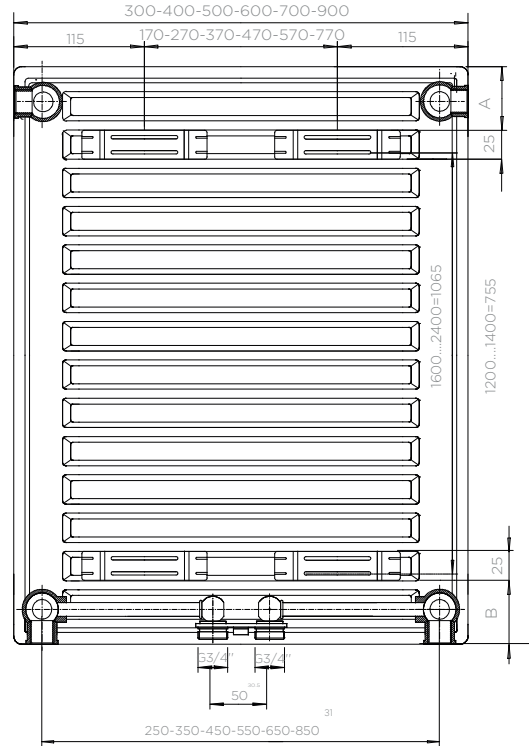

LANNER VERTICAL TECHNICAL AND PRICING OVERVIEW

LANNER VERTICAL

VLS: SINGLE TECHNICAL DRAWING

ALL MEASUREMENTS ARE IN MILLIMETRES

MANUFACTURED FROM MILD STEEL

FRONT VIEW

Height	A	B
1200	210	210
1400	310	310
1600	255	255
1800	355	355
2000	455	455
2200	555	555
2400	655	655