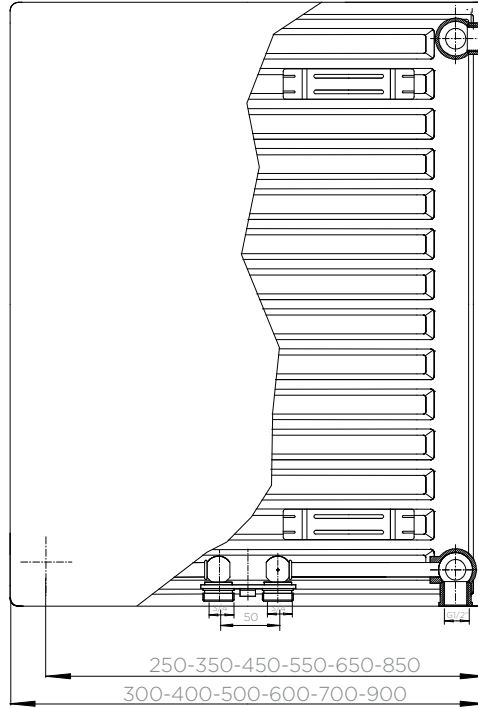

PLANAL VERTICAL TECHNICAL AND PRICING OVERVIEW

PLANAL VERTICAL

VPH: SINGLE PLUS TECHNICAL DRAWING

ALL MEASUREMENTS ARE IN MILLIMETRES

MANUFACTURED FROM MILD STEEL

FRONT VIEW

PLANAL VERTICAL TECHNICAL AND PRICING OVERVIEW