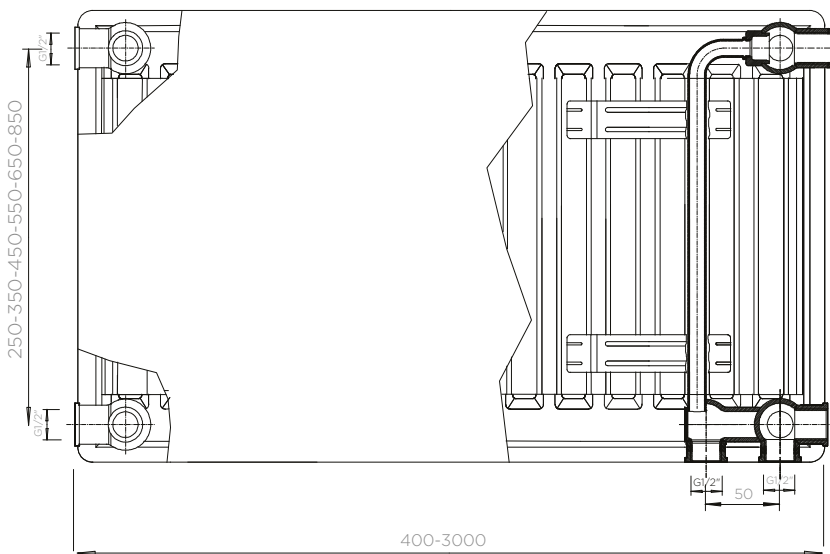

PLANAL HORIZONTAL TECHNICAL AND PRICING OVERVIEW

PLANAL HORIZONTAL

PSS: SINGLE TECHNICAL DRAWING

ALL MEASUREMENTS ARE IN MILLIMETRES

MANUFACTURED FROM MILD STEEL

PLANAL HORIZONTAL TECHNICAL AND PRICING OVERVIEW

PLANAL HORIZONTAL

PHS: SINGLE PLUS

PHS: SINGLE PLUS 4

PRODUCT NAME	DIMENSIONS		HEAT OUTPUT AT ΔT 50	RETAIL PRICE EX. VAT £		
	Height mm	Length mm		White RAL 9016 W	Other Solid RAL R	Metallic Paint Finish T
4PHS400	400	400	1370	£185.34	£315.08	£346.59
4PHS500	400	500	1714	£214.05	£363.88	£400.27
4PHS600	400	600	2056	£248.99	£423.29	£465.61
4PHS700	400	700	2399	£284.26	£483.24	£531.56
4PHS800	400	800	2742	£321.24	£546.10	£600.71
4PHS900	400	900	3084	£355.34	£604.07	£664.48
4PHS1000	400	1000	3427	£390.27	£663.45	£729.80
4PHS1100	400	1100	3770	£425.74	£723.76	£796.13
4PHS1200	400	1200	4112	£461.01	£783.71	£862.08
4PHS1400	400	1400	4798	£531.31	£903.22	£993.54
4PHS1600	400	1600	5483	£601.84	£1,023.13	£1,125.44
4PHS1800	400	1800	6169	£672.27	£1,142.87	£1,257.15
4PHS2000	400	2000	6854	£743.01	£1,263.12	£1,389.43

PHS: SINGLE PLUS 5

PRODUCT NAME	DIMENSIONS		HEAT OUTPUT AT ΔT 50	RETAIL PRICE EX. VAT £		
	Height mm	Length mm		White RAL 9016 W	Other Solid RAL R	Metallic Paint Finish T
5PHS400	500	400	1649	£220.07	£374.12	£411.53
5PHS500	500	500	2061	£252.72	£429.62	£472.59
5PHS600	500	600	2473	£295.99	£503.18	£553.49
5PHS700	500	700	2885	£339.25	£576.73	£634.40
5PHS800	500	800	3298	£382.62	£650.45	£715.50
5PHS900	500	900	3710	£425.90	£724.03	£796.43
5PHS1000	500	1000	4122	£468.58	£796.59	£876.24
5PHS1100	500	1100	4534	£512.23	£870.78	£957.86
5PHS1200	500	1200	4946	£555.40	£944.19	£1,038.60
5PHS1400	500	1400	5771	£641.83	£1,091.11	£1,200.22
5PHS1600	500	1600	6595	£727.73	£1,237.15	£1,360.86
5PHS1800	500	1800	7420	£835.55	£1,420.44	£1,562.49
5PHS2000	500	2000	8244	£928.37	£1,578.23	£1,736.06

PHS: SINGLE PLUS 6

PRODUCT NAME	DIMENSIONS		HEAT OUTPUT AT ΔT 50	RETAIL PRICE EX. VAT £		
	Height mm	Length mm		White RAL 9016 W	Other Solid RAL R	Metallic Paint Finish T
6PHS400	600	400	1911	£249.94	£424.90	£467.39
6PHS500	600	500	2389	£292.15	£496.66	£546.33
6PHS600	600	600	2867	£343.40	£583.79	£642.17
6PHS700	600	700	3345	£394.56	£670.76	£737.84
6PHS800	600	800	3822	£445.89	£758.01	£833.81
6PHS900	600	900	4300	£496.81	£844.58	£929.04
6PHS1000	600	1000	4778	£547.95	£931.51	£1,024.66
6PHS1100	600	1100	5256	£598.79	£1,017.94	£1,119.73
6PHS1200	600	1200	5734	£649.73	£1,104.54	£1,214.99
6PHS1400	600	1400	6689	£752.40	£1,279.08	£1,406.99
6PHS1600	600	1600	7645	£854.50	£1,452.66	£1,597.92
6PHS1800	600	1800	8600	£975.91	£1,659.04	£1,824.95
6PHS2000	600	2000	9556	£1,075.85	£1,828.94	£2,011.83

PHS: SINGLE PLUS 7

PRODUCT NAME	DIMENSIONS		HEAT OUTPUT AT ΔT 50	RETAIL PRICE EX. VAT £		
	Height mm	Length mm		White RAL 9016 W	Other Solid RAL R	Metallic Paint Finish T
7PHS400	700	400	2229	£293.40	£498.78	£548.65
7PHS500	700	500	2787	£349.06	£593.41	£652.75
7PHS600	700	600	3344	£411.91	£700.24	£770.26
7PHS700	700	700	3901	£474.28	£806.28	£886.91
7PHS800	700	800	4459	£536.99	£912.89	£1,004.18
7PHS900	700	900	5016	£599.08	£1,018.43	£1,120.28
7PHS1000	700	1000	5573	£662.32	£1,125.94	£1,238.53
7PHS1200	700	1200	6688	£785.50	£1,335.36	£1,468.89