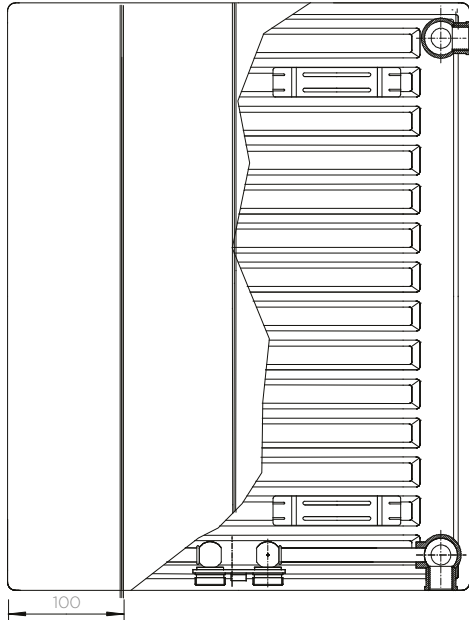

LANNER VERTICAL TECHNICAL AND PRICING OVERVIEW

LANNER VERTICAL

VLD: DOUBLE TECHNICAL DRAWING

ALL MEASUREMENTS ARE IN MILLIMETRES

MANUFACTURED FROM MILD STEEL

FRONT VIEW

Height	A	B
1200	210	210
1400	310	310
1600	255	255
1800	355	355
2000	455	455
2200	555	555
2400	655	655