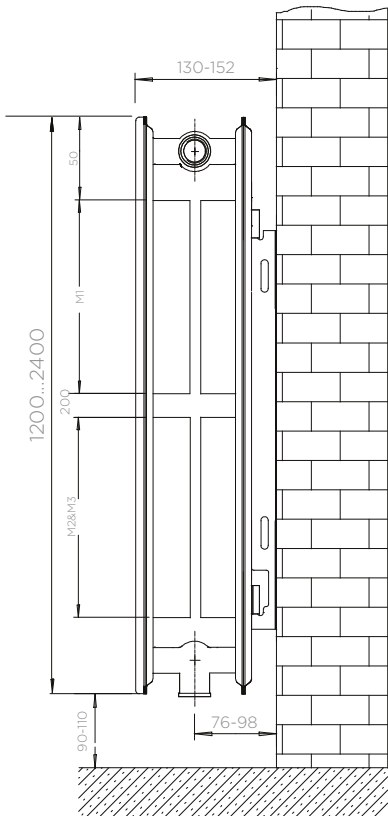

LANNER VERTICAL TECHNICAL AND PRICING OVERVIEW

LANNER VERTICAL

VLD: DOUBLE TECHNICAL DRAWING

ALL MEASUREMENTS ARE IN MILLIMETRES

MANUFACTURED FROM MILD STEEL

FRONT VIEW

Height	A	B
1200	210	210
1400	310	310
1600	255	255
1800	355	355
2000	455	455
2200	555	555
2400	655	655