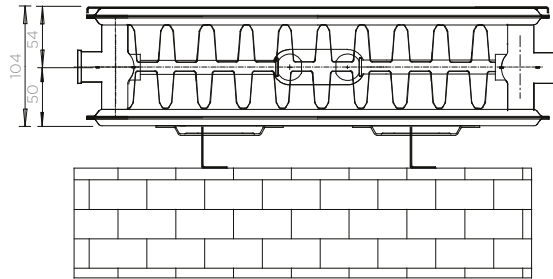

LANNER VERTICAL TECHNICAL AND PRICING OVERVIEW

LANNER VERTICAL

VLD: DOUBLE TECHNICAL DRAWING

ALL MEASUREMENTS ARE IN MILLIMETRES

MANUFACTURED FROM MILD STEEL

FRONT VIEW

Height	A	B
1200	210	210
1400	310	310
1600	255	255
1800	355	355
2000	455	455
2200	555	555
2400	655	655