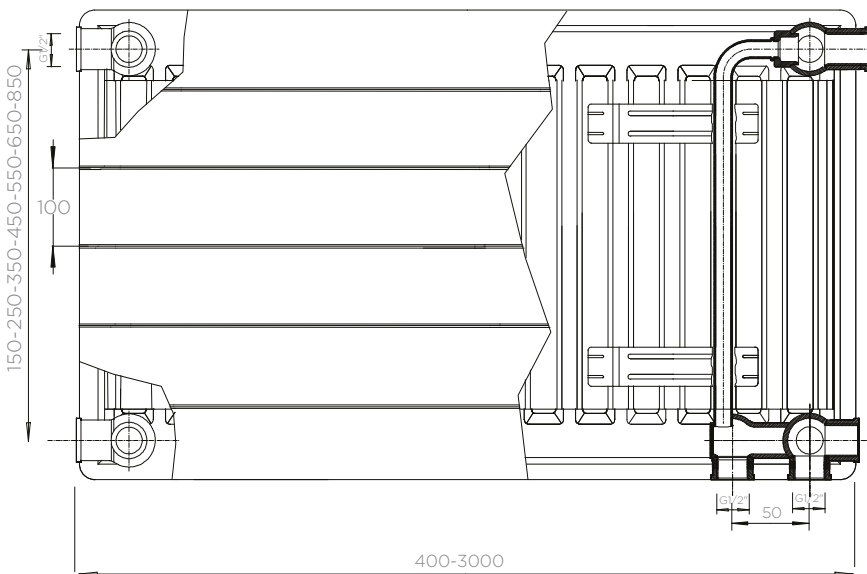

LANNER HORIZONTAL TECHNICAL AND PRICING OVERVIEW

LANNER HORIZONTAL

LDS: DOUBLE TECHNICAL DRAWING

ALL MEASUREMENTS ARE IN MILLIMETRES

MANUFACTURED FROM MILD STEEL

Height	Line (Piece)
300	2
400	3
500	4
600	5
700	6
900	8