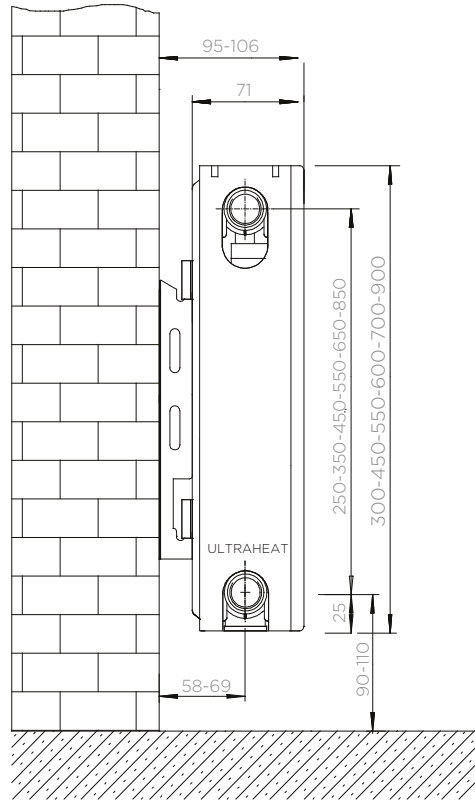

PLANAL HORIZONTAL TECHNICAL AND PRICING OVERVIEW

PLANAL HORIZONTAL

PHS: SINGLE PLUS TECHNICAL DRAWING

ALL MEASUREMENTS ARE IN MILLIMETRES

MANUFACTURED FROM MILD STEEL

PLANAL HORIZONTAL TECHNICAL AND PRICING OVERVIEW

PLANAL HORIZONTAL

PDS: DOUBLE

PDS: DOUBLE 3

PRODUCT NAME	DIMENSIONS		HEAT OUTPUT AT ΔT 50	RETAIL PRICE EX. VAT £			
	Height mm	Length mm		BTU	White RAL 9016 W	Other Solid RAL R	Metallic Paint Finish T
3PDS500	300	500	1725	£193.96	£329.73	£362.70	
3PDS800	300	800	2760	£277.09	£471.06	£518.17	
3PDS1000	300	1000	3450	£335.92	£571.06	£628.17	
3PDS1200	300	1200	4140	£394.97	£671.46	£738.60	
3PDS1400	300	1400	4830	£454.59	£772.80	£850.08	
3PDS1800	300	1800	6210	£570.80	£970.36	£1,067.40	
3PDS2000	300	2000	6900	£631.83	£1,074.11	£1,181.52	

PDS: DOUBLE 5

PRODUCT NAME	DIMENSIONS		HEAT OUTPUT AT ΔT 50	RETAIL PRICE EX. VAT £			
	Height mm	Length mm		BTU	White RAL 9016 W	Other Solid RAL R	Metallic Paint Finish T
5PDS400	500	400	2124	£235.98	£401.16	£441.28	
5PDS500	500	500	2655	£275.53	£468.40	£515.24	
5PDS600	500	600	3185	£322.99	£549.09	£604.00	
5PDS700	500	700	3716	£370.12	£629.20	£692.12	
5PDS800	500	800	4247	£417.90	£710.43	£781.48	
5PDS900	500	900	4778	£465.36	£791.12	£870.23	
5PDS1000	500	1000	5309	£512.49	£871.23	£958.35	
5PDS1100	500	1100	5840	£560.39	£952.66	£1,047.93	
5PDS1200	500	1200	6371	£608.07	£1,033.72	£1,137.09	
5PDS1400	500	1400	7433	£702.56	£1,194.34	£1,313.78	
5PDS1600	500	1600	8494	£797.24	£1,355.32	£1,490.85	
5PDS1800	500	1800	9556	£875.32	£1,488.05	£1,636.86	
5PDS2000	500	2000	10618	£971.96	£1,652.33	£1,817.56	

PDS: DOUBLE 7

PRODUCT NAME	DIMENSIONS		HEAT OUTPUT AT ΔT 50	RETAIL PRICE EX. VAT £			
	Height mm	Length mm		BTU	White RAL 9016 W	Other Solid RAL R	Metallic Paint Finish T
7PDS400	700	400	2755	£313.63	£533.18	£586.50	
7PDS500	700	500	3444	£377.87	£642.37	£706.61	
7PDS600	700	600	4132	£446.28	£758.68	£834.55	
7PDS700	700	700	4821	£513.45	£872.87	£960.16	
7PDS800	700	800	5510	£581.53	£988.60	£1,087.46	
7PDS900	700	900	6198	£649.03	£1,103.34	£1,213.68	
7PDS1000	700	1000	6887	£716.65	£1,218.31	£1,340.14	
7PDS1100	700	1100	7576	£785.07	£1,334.61	£1,468.07	
7PDS1200	700	1200	8264	£852.57	£1,449.37	£1,594.31	
7PDS1400	700	1400	9642	£988.38	£1,680.24	£1,848.27	

PDS: DOUBLE 4

PRODUCT NAME	DIMENSIONS		HEAT OUTPUT AT ΔT 50	RETAIL PRICE EX. VAT £			
	Height mm	Length mm		BTU	White RAL 9016 W	Other Solid RAL R	Metallic Paint Finish T
4PDS400	400	400	1767	£208.30	£354.11	£389.52	
4PDS500	400	500	2209	£229.18	£389.61	£428.57	
4PDS600	400	600	2650	£267.30	£454.41	£499.85	
4PDS700	400	700	3092	£305.30	£519.01	£570.91	
4PDS800	400	800	3534	£343.54	£584.01	£642.41	
4PDS900	400	900	3975	£381.99	£649.38	£714.32	
4PDS1000	400	1000	4417	£420.11	£714.19	£785.60	
4PDS1100	400	1100	4859	£457.77	£778.22	£856.04	
4PDS1200	400	1200	5300	£496.35	£843.79	£928.17	
4PDS1400	400	1400	6184	£582.48	£990.22	£1,089.24	
4PDS1600	400	1600	7067	£649.39	£1,103.96	£1,214.36	
4PDS1800	400	1800	7951	£719.95	£1,223.92	£1,346.32	
4PDS2000	400	2000	8834	£797.64	£1,355.99	£1,491.59	

PDS: DOUBLE 6