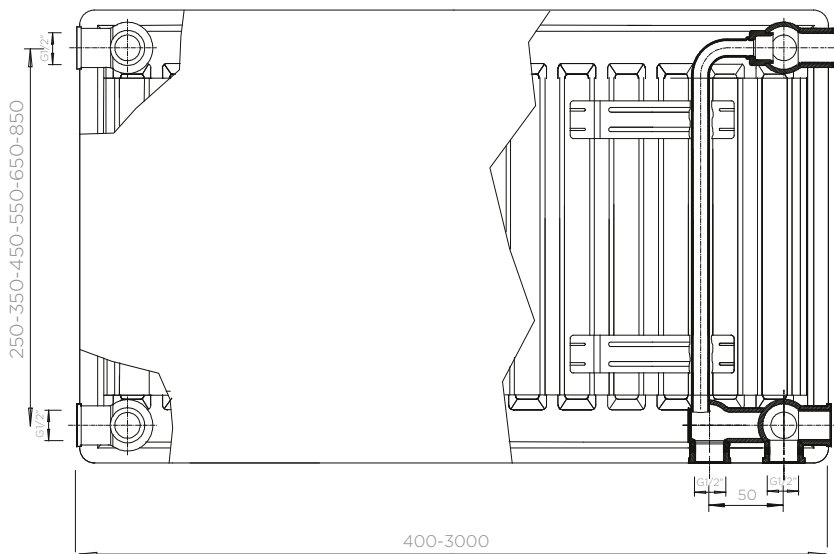

PLANAL HORIZONTAL TECHNICAL AND PRICING OVERVIEW

PLANAL HORIZONTAL

PDS: DOUBLE TECHNICAL DRAWING

ALL MEASUREMENTS ARE IN MILLIMETRES

MANUFACTURED FROM MILD STEEL

PLANAL HORIZONTAL TECHNICAL AND PRICING OVERVIEW

PLANAL HORIZONTAL

PTS: TRIPLE

PTS: TRIPLE 2

PRODUCT NAME	DIMENSIONS		HEAT OUTPUT AT AT 50	RETAIL PRICE EX. VAT £		
	Height mm	Length mm	BTU	White RAL 9016 W	Other Solid RAL R	Metallic Paint Finish T
2PTS600	200	600	1738	£399.54	£679.21	£747.13
2PTS800	200	800	2322	£440.68	£749.16	£824.07
2PTS1000	200	1000	2903	£538.60	£915.62	£1,007.19
2PTS1400	200	1400	4064	£742.28	£1,261.88	£1,388.07
2PTS2000	200	2000	5802	£1,045.84	£1,777.93	£1,955.72
2PTS2400	200	2400	6963	£1,318.08	£2,240.74	£2,464.81

PTS: TRIPLE 4

PRODUCT NAME	DIMENSIONS		HEAT OUTPUT AT AT 50	RETAIL PRICE EX. VAT £		
	Height mm	Length mm	BTU	White RAL 9016 W	Other Solid RAL R	Metallic Paint Finish T
4PTS500	400	500	2697	£401.50	£682.54	£750.80
4PTS600	400	600	3248	£472.02	£802.43	£882.67
4PTS800	400	800	4327	£613.01	£1,042.12	£1,146.33
4PTS1000	400	1000	5409	£754.04	£1,281.86	£1,410.05
4PTS1200	400	1200	6495	£896.99	£1,524.89	£1,677.38
4PTS1400	400	1400	7574	£1,038.00	£1,764.61	£1,941.07
4PTS1600	400	1600	8657	£1,179.02	£2,004.33	£2,204.76
4PTS1800	400	1800	9740	£1,320.04	£2,244.07	£2,468.48
4PTS2000	400	2000	10822	£1,461.04	£2,483.76	£2,732.14

PTS: TRIPLE 6

PRODUCT NAME	DIMENSIONS		HEAT OUTPUT AT AT 50	RETAIL PRICE EX. VAT £		
	Height mm	Length mm	BTU	White RAL 9016 W	Other Solid RAL R	Metallic Paint Finish T
6PTS400	600	400	3002	£481.78	£819.03	£900.93
6PTS500	600	500	3739	£575.81	£978.89	£1,076.77
6PTS600	600	600	4501	£681.56	£1,158.65	£1,274.51
6PTS800	600	800	6004	£893.08	£1,518.23	£1,670.05
6PTS900	600	900	6732	£998.83	£1,698.02	£1,867.82
6PTS1000	600	1000	7506	£1,104.59	£1,877.81	£2,065.59
6PTS1200	600	1200	9005	£1,310.25	£2,227.42	£2,450.16
6PTS1400	600	1400	10508	£1,527.64	£2,596.99	£2,856.69
6PTS1600	600	1600	12007	£1,739.16	£2,956.57	£3,252.22
6PTS1800	600	1800	13510	£1,950.67	£3,316.14	£3,647.76
6PTS2000	600	2000	15009	£2,162.19	£3,675.72	£4,043.29

PTS: TRIPLE 3

PRODUCT NAME	DIMENSIONS		HEAT OUTPUT AT AT 50	RETAIL PRICE EX. VAT £		
	Height mm	Length mm	BTU	White RAL 9016 W	Other Solid RAL R	Metallic Paint Finish T
3PTS500	300	500	2104	£299.66	£509.43	£560.37
3PTS600	300	600	2534	£344.71	£586.00	£644.60
3PTS800	300	800	3374	£432.83	£735.81	£809.39
3PTS1000	300	1000	4221	£528.79	£898.95	£988.84
3PTS1200	300	1200	5064	£624.78	£1,062.13	£1,168.34
3PTS1400	300	1400	5908	£720.73	£1,225.24	£1,347.76
3PTS1600	300	1600	6758	£816.71	£1,388.40	£1,527.24
3PTS1800	300	1800	7595	£914.63	£1,554.87	£1,710.35
3PTS2000	300	2000	8442	£1,010.59	£1,718.00	£1,889.80

PTS: TRIPLE 5

PRODUCT NAME	DIMENSIONS		HEAT OUTPUT AT AT 50	RETAIL PRICE EX. VAT £		
	Height mm	Length mm	BTU	White RAL 9016 W	Other Solid RAL R	Metallic Paint Finish T
5PTS400	500	400	3254	£419.11	£712.49	£783.74
5PTS500	500	500	3887	£487.68	£829.05	£911.95
5PTS600	500	600	3900	£573.86	£975.55	£1,073.11
5PTS800	500	800	5201	£750.09	£1,275.16	£1,402.67
5PTS1000	500	1000	6502	£926.38	£1,574.85	£1,732.34
5PTS1200	500	1200	7803	£1,102.65	£1,874.50	£2,061.95
5PTS1400	500	1400	9104	£1,276.94	£2,170.79	£2,387.87
5PTS1600	500	1600	10402	£1,453.20	£2,470.44	£2,717.49
5PTS1800	500	1800	11707	£1,627.53	£2,766.81	£3,043.49
5PTS2000	500	2000	13008	£1,803.78	£3,066.43	£3,373.08

PTS: TRIPLE 7