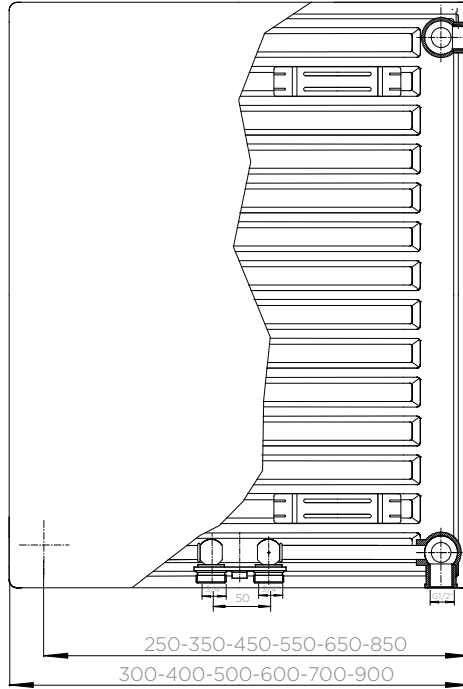

PLANAL VERTICAL TECHNICAL AND PRICING OVERVIEW

PLANAL VERTICAL

VPS: SINGLE TECHNICAL DRAWING

ALL MEASUREMENTS ARE IN MILLIMETRES

MANUFACTURED FROM MILD STEEL

FRONT VIEW