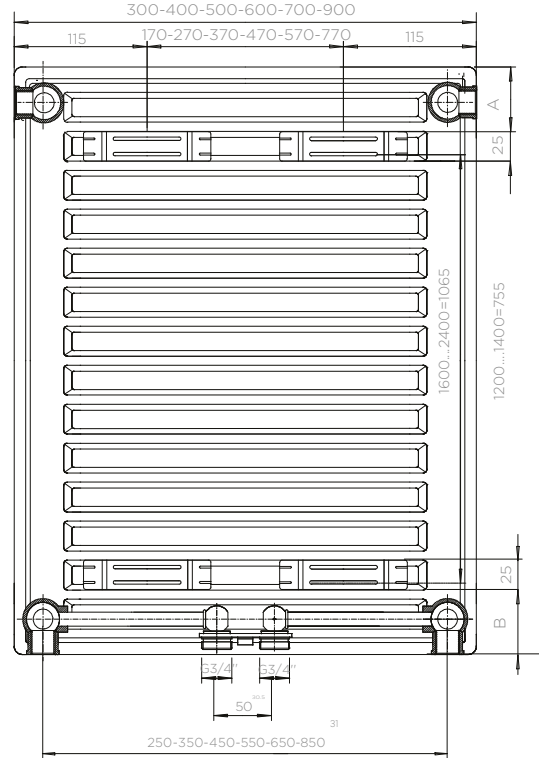

LANNER VERTICAL TECHNICAL AND PRICING OVERVIEW

LANNER VERTICAL

VLD: DOUBLE TECHNICAL DRAWING

ALL MEASUREMENTS ARE IN MILLIMETRES

MANUFACTURED FROM MILD STEEL

FRONT VIEW

Height	A	B
1200	210	210
1400	310	310
1600	255	255
1800	355	355
2000	455	455
2200	555	555
2400	655	655