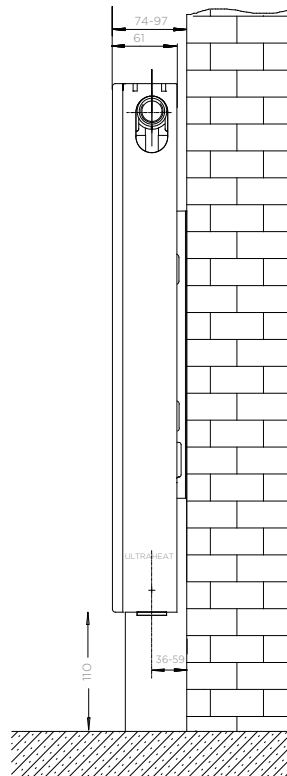

PLANAL VERTICAL TECHNICAL AND PRICING OVERVIEW

PLANAL VERTICAL

VPS: SINGLE TECHNICAL DRAWING

ALL MEASUREMENTS ARE IN MILLIMETRES

MANUFACTURED FROM MILD STEEL

FRONT VIEW

TERMS OF DELIVERY

Prices quoted are for UK Mainland only.