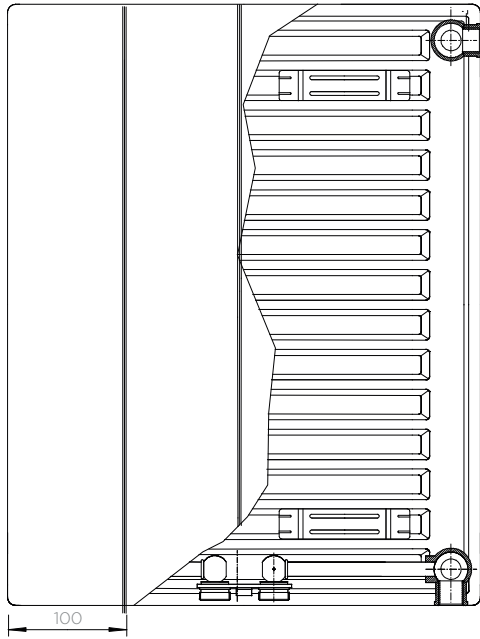

LANNER VERTICAL TECHNICAL AND PRICING OVERVIEW

LANNER VERTICAL

VLH: SINGLE PLUS TECHNICAL DRAWING

ALL MEASUREMENTS ARE IN MILLIMETRES

MANUFACTURED FROM MILD STEEL

FRONT VIEW

Height	A	B
1200	210	210
1400	310	310
1600	255	255
1800	355	355
2000	455	455
2200	555	555
2400	655	655