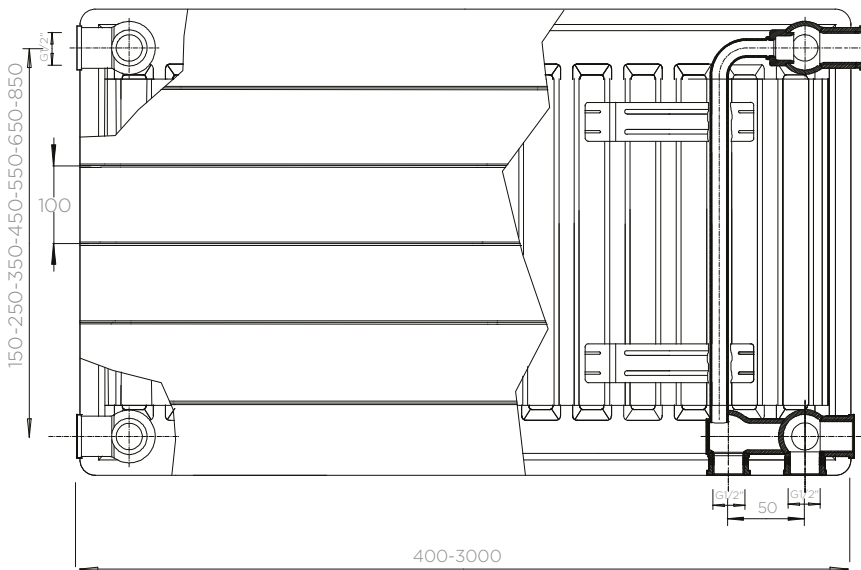

LANNER HORIZONTAL TECHNICAL AND PRICING OVERVIEW

LANNER HORIZONTAL

LHS: SINGLE PLUS TECHNICAL DRAWING

ALL MEASUREMENTS ARE IN MILLIMETRES

MANUFACTURED FROM MILD STEEL

Height	Line (Piece)
300	2
400	3
500	4
600	5
700	6
900	8