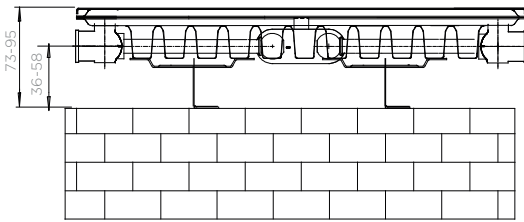

LANNER VERTICAL TECHNICAL AND PRICING OVERVIEW

LANNER VERTICAL

VLS: SINGLE TECHNICAL DRAWING

ALL MEASUREMENTS ARE IN MILLIMETRES

MANUFACTURED FROM MILD STEEL

FRONT VIEW

Height	A	B
1200	210	210
1400	310	310
1600	255	255
1800	355	355
2000	455	455
2200	555	555
2400	655	655