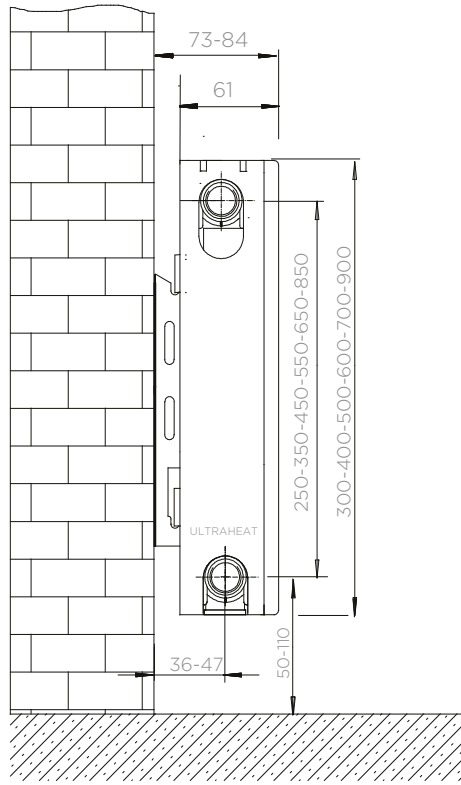

PLANAL HORIZONTAL TECHNICAL AND PRICING OVERVIEW

PLANAL HORIZONTAL

PSS: SINGLE TECHNICAL DRAWING

ALL MEASUREMENTS ARE IN MILLIMETRES

MANUFACTURED FROM MILD STEEL

PLANAL HORIZONTAL TECHNICAL AND PRICING OVERVIEW

PLANAL HORIZONTAL

PHS: SINGLE PLUS

PHS: SINGLE PLUS 4

PRODUCT NAME	DIMENSIONS		HEAT OUTPUT AT ΔT 50	RETAIL PRICE EX. VAT £		
	Height mm	Length mm		White RAL 9016 W	Other Solid RAL R	Metallic Paint Finish T
4PHS400	400	400	1370	£185.34	£315.08	£346.59
4PHS500	400	500	1714	£214.05	£363.88	£400.27
4PHS600	400	600	2056	£248.99	£423.29	£465.61
4PHS700	400	700	2399	£284.26	£483.24	£531.56
4PHS800	400	800	2742	£321.24	£546.10	£600.71
4PHS900	400	900	3084	£355.34	£604.07	£664.48
4PHS1000	400	1000	3427	£390.27	£663.45	£729.80
4PHS1100	400	1100	3770	£425.74	£723.76	£796.13
4PHS1200	400	1200	4112	£461.01	£783.71	£862.08
4PHS1400	400	1400	4798	£531.31	£903.22	£993.54
4PHS1600	400	1600	5483	£601.84	£1,023.13	£1,125.44
4PHS1800	400	1800	6169	£672.27	£1,142.87	£1,257.15
4PHS2000	400	2000	6854	£743.01	£1,263.12	£1,389.43

PHS: SINGLE PLUS 5

PRODUCT NAME	DIMENSIONS		HEAT OUTPUT AT ΔT 50	RETAIL PRICE EX. VAT £		
	Height mm	Length mm		White RAL 9016 W	Other Solid RAL R	Metallic Paint Finish T
5PHS400	500	400	1649	£220.07	£374.12	£411.53
5PHS500	500	500	2061	£252.72	£429.62	£472.59
5PHS600	500	600	2473	£295.99	£503.18	£553.49
5PHS700	500	700	2885	£339.25	£576.73	£634.40
5PHS800	500	800	3298	£382.62	£650.45	£715.50
5PHS900	500	900	3710	£425.90	£724.03	£796.43
5PHS1000	500	1000	4122	£468.58	£796.59	£876.24
5PHS1100	500	1100	4534	£512.23	£870.78	£957.86
5PHS1200	500	1200	4946	£555.40	£944.19	£1,038.60
5PHS1400	500	1400	5771	£641.83	£1,091.11	£1,200.22
5PHS1600	500	1600	6595	£727.73	£1,237.15	£1,360.86
5PHS1800	500	1800	7420	£835.55	£1,420.44	£1,562.49
5PHS2000	500	2000	8244	£928.37	£1,578.23	£1,736.06

PHS: SINGLE PLUS 6

PRODUCT NAME	DIMENSIONS		HEAT OUTPUT AT ΔT 50	RETAIL PRICE EX. VAT £		
	Height mm	Length mm		White RAL 9016 W	Other Solid RAL R	Metallic Paint Finish T
6PHS400	600	400	1911	£249.94	£424.90	£467.39
6PHS500	600	500	2389	£292.15	£496.66	£546.33
6PHS600	600	600	2867	£343.40	£583.79	£642.17
6PHS700	600	700	3345	£394.56	£670.76	£737.84
6PHS800	600	800	3822	£445.89	£758.01	£833.81
6PHS900	600	900	4300	£496.81	£844.58	£929.04
6PHS1000	600	1000	4778	£547.95	£931.51	£1,024.66
6PHS1100	600	1100	5256	£598.79	£1,017.94	£1,119.73
6PHS1200	600	1200	5734	£649.73	£1,104.54	£1,214.99
6PHS1400	600	1400	6689	£752.40	£1,279.08	£1,406.99
6PHS1600	600	1600	7645	£854.50	£1,452.66	£1,597.92
6PHS1800	600	1800	8600	£975.91	£1,659.04	£1,824.95
6PHS2000	600	2000	9556	£1,075.85	£1,828.94	£2,011.83

PHS: SINGLE PLUS 7

PRODUCT NAME	DIMENSIONS		HEAT OUTPUT AT ΔT 50	RETAIL PRICE EX. VAT £		
	Height mm	Length mm		White RAL 9016 W	Other Solid RAL R	Metallic Paint Finish T
7PHS400	700	400	2229	£293.40	£498.78	£548.65
7PHS500	700	500	2787	£349.06	£593.41	£652.75
7PHS600	700	600	3344	£411.91	£700.24	£770.26
7PHS700	700	700	3901	£474.28	£806.28	£886.91
7PHS800	700	800	4459	£536.99	£912.89	£1,004.18
7PHS900	700	900	5016	£599.08	£1,018.43	£1,120.28
7PHS1000	700	1000	5573	£662.32	£1,125.94	£1,238.53
7PHS1200	700	1200	6688	£785.50	£1,335.36	£1,468.89