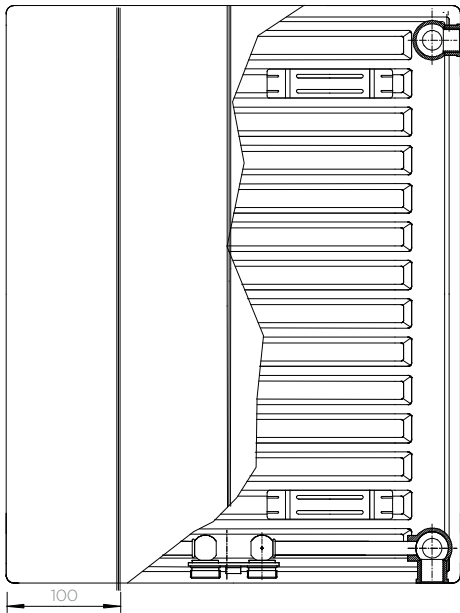

LANNER VERTICAL TECHNICAL AND PRICING OVERVIEW

LANNER VERTICAL

VLS: SINGLE TECHNICAL DRAWING

ALL MEASUREMENTS ARE IN MILLIMETRES

MANUFACTURED FROM MILD STEEL

FRONT VIEW

Height	A	B
1200	210	210
1400	310	310
1600	255	255
1800	355	355
2000	455	455
2200	555	555
2400	655	655