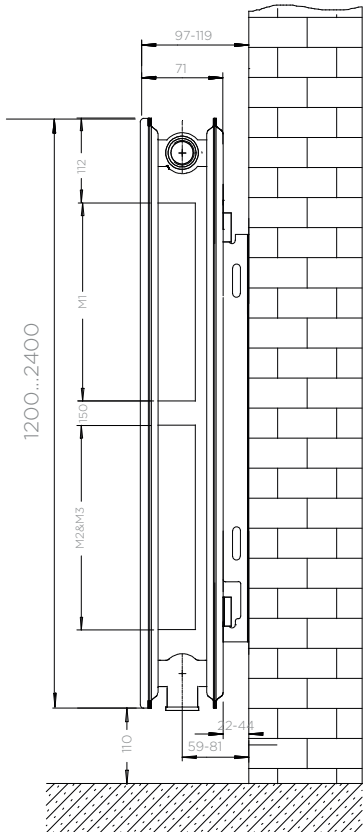

LANNER VERTICAL TECHNICAL AND PRICING OVERVIEW

LANNER VERTICAL

VLH: SINGLE PLUS TECHNICAL DRAWING

ALL MEASUREMENTS ARE IN MILLIMETRES

MANUFACTURED FROM MILD STEEL

FRONT VIEW

Height	A	B
1200	210	210
1400	310	310
1600	255	255
1800	355	355
2000	455	455
2200	555	555
2400	655	655