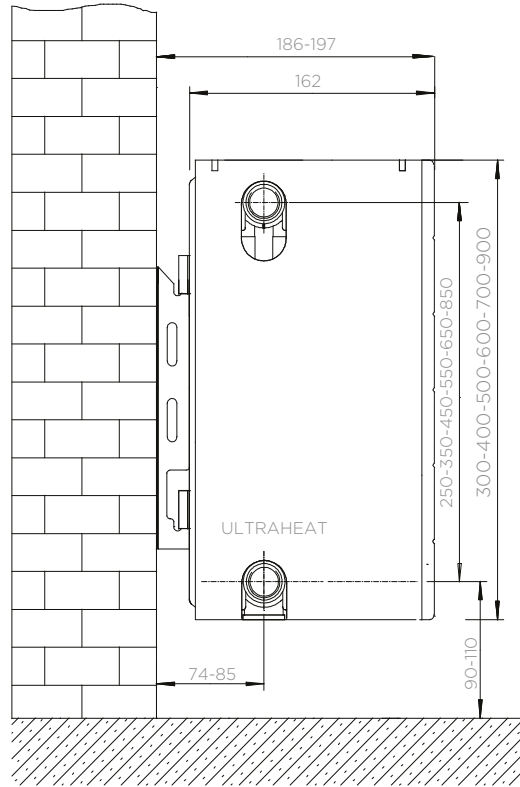

LANNER VERTICAL TECHNICAL AND PRICING OVERVIEW

LANNER HORIZONTAL

LTS: TRIPLE TECHNICAL DRAWING

ALL MEASUREMENTS ARE IN MILLIMETRES

MANUFACTURED FROM MILD STEEL

Height	Line (Piece)
300	2
400	3
500	4
600	5
700	6
900	8