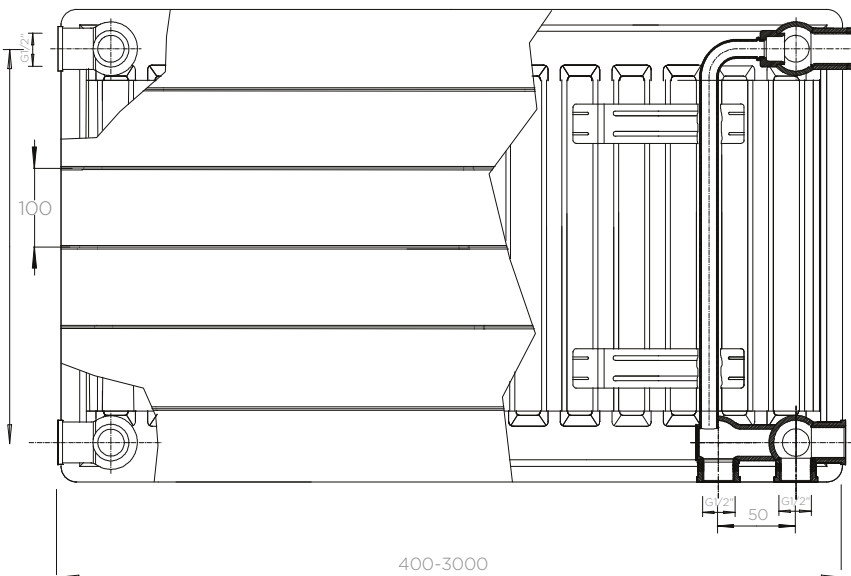

LANNER VERTICAL TECHNICAL AND PRICING OVERVIEW

LANNER HORIZONTAL

LTS: TRIPLE TECHNICAL DRAWING

ALL MEASUREMENTS ARE IN MILLIMETRES

MANUFACTURED FROM MILD STEEL

Height	Line (Piece)
300	2
400	3
500	4
600	5
700	6
900	8