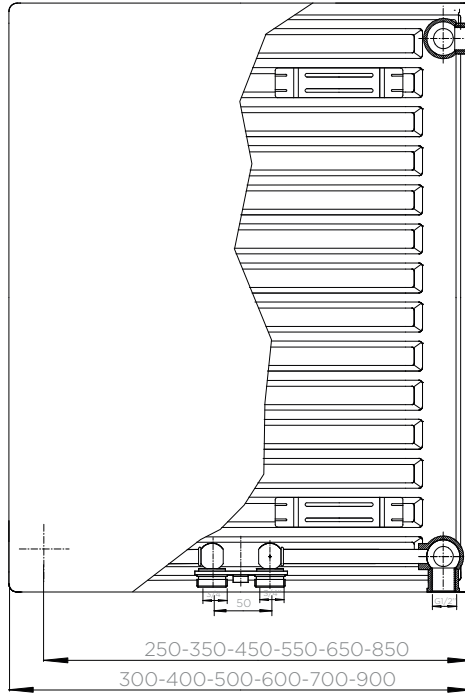

PLANAL VERTICAL TECHNICAL AND PRICING OVERVIEW

PLANAL VERTICAL

VPS: SINGLE TECHNICAL DRAWING

ALL MEASUREMENTS ARE IN MILLIMETRES

MANUFACTURED FROM MILD STEEL

FRONT VIEW

PLANAL VERTICAL TECHNICAL AND PRICING OVERVIEW