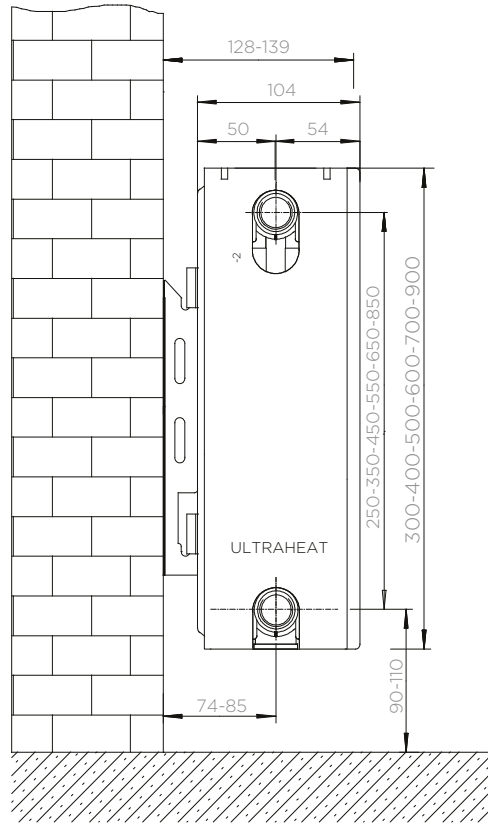

PLANAL HORIZONTAL TECHNICAL AND PRICING OVERVIEW

PLANAL HORIZONTAL

PDS: DOUBLE TECHNICAL DRAWING

ALL MEASUREMENTS ARE IN MILLIMETRES

MANUFACTURED FROM MILD STEEL

PLANAL HORIZONTAL TECHNICAL AND PRICING OVERVIEW

PLANAL HORIZONTAL

PTS: TRIPLE

PTS: TRIPLE 2

PRODUCT NAME	DIMENSIONS		HEAT OUTPUT AT AT 50	RETAIL PRICE EX. VAT £		
	Height mm	Length mm	BTU	White RAL 9016 W	Other Solid RAL R	Metallic Paint Finish T
2PTS600	200	600	1738	£399.54	£679.21	£747.13
2PTS800	200	800	2322	£440.68	£749.16	£824.07
2PTS1000	200	1000	2903	£538.60	£915.62	£1,007.19
2PTS1400	200	1400	4064	£742.28	£1,261.88	£1,388.07
2PTS2000	200	2000	5802	£1,045.84	£1,777.93	£1,955.72
2PTS2400	200	2400	6963	£1,318.08	£2,240.74	£2,464.81

PTS: TRIPLE 4

PRODUCT NAME	DIMENSIONS		HEAT OUTPUT AT AT 50	RETAIL PRICE EX. VAT £		
	Height mm	Length mm	BTU	White RAL 9016 W	Other Solid RAL R	Metallic Paint Finish T
4PTS500	400	500	2697	£401.50	£682.54	£750.80
4PTS600	400	600	3248	£472.02	£802.43	£882.67
4PTS800	400	800	4327	£613.01	£1,042.12	£1,146.33
4PTS1000	400	1000	5409	£754.04	£1,281.86	£1,410.05
4PTS1200	400	1200	6495	£896.99	£1,524.89	£1,677.38
4PTS1400	400	1400	7574	£1,038.00	£1,764.61	£1,941.07
4PTS1600	400	1600	8657	£1,179.02	£2,004.33	£2,204.76
4PTS1800	400	1800	9740	£1,320.04	£2,244.07	£2,468.48
4PTS2000	400	2000	10822	£1,461.04	£2,483.76	£2,732.14

PTS: TRIPLE 6

PRODUCT NAME	DIMENSIONS		HEAT OUTPUT AT AT 50	RETAIL PRICE EX. VAT £		
	Height mm	Length mm	BTU	White RAL 9016 W	Other Solid RAL R	Metallic Paint Finish T
6PTS400	600	400	3002	£481.78	£819.03	£900.93
6PTS500	600	500	3739	£575.81	£978.89	£1,076.77
6PTS600	600	600	4501	£681.56	£1,158.65	£1,274.51
6PTS800	600	800	6004	£893.08	£1,518.23	£1,670.05
6PTS900	600	900	6732	£998.83	£1,698.02	£1,867.82
6PTS1000	600	1000	7506	£1,104.59	£1,877.81	£2,065.59
6PTS1200	600	1200	9005	£1,310.25	£2,227.42	£2,450.16
6PTS1400	600	1400	10508	£1,527.64	£2,596.99	£2,856.69
6PTS1600	600	1600	12007	£1,739.16	£2,956.57	£3,252.22
6PTS1800	600	1800	13510	£1,950.67	£3,316.14	£3,647.76
6PTS2000	600	2000	15009	£2,162.19	£3,675.72	£4,043.29

PTS: TRIPLE 3

PRODUCT NAME	DIMENSIONS		HEAT OUTPUT AT AT 50	RETAIL PRICE EX. VAT £		
	Height mm	Length mm	BTU	White RAL 9016 W	Other Solid RAL R	Metallic Paint Finish T
3PTS500	300	500	2104	£299.66	£509.43	£560.37
3PTS600	300	600	2534	£344.71	£586.00	£644.60
3PTS800	300	800	3374	£432.83	£735.81	£809.39
3PTS1000	300	1000	4221	£528.79	£898.95	£988.84
3PTS1200	300	1200	5064	£624.78	£1,062.13	£1,168.34
3PTS1400	300	1400	5908	£720.73	£1,225.24	£1,347.76
3PTS1600	300	1600	6758	£816.71	£1,388.40	£1,527.24
3PTS1800	300	1800	7595	£914.63	£1,554.87	£1,710.35
3PTS2000	300	2000	8442	£1,010.59	£1,718.00	£1,889.80

PTS: TRIPLE 5

PRODUCT NAME	DIMENSIONS		HEAT OUTPUT AT AT 50	RETAIL PRICE EX. VAT £		
	Height mm	Length mm	BTU	White RAL 9016 W	Other Solid RAL R	Metallic Paint Finish T
5PTS400	500	400	3254	£419.11	£712.49	£783.74
5PTS500	500	500	3887	£487.68	£829.05	£911.95
5PTS600	500	600	3900	£573.86	£975.55	£1,073.11
5PTS800	500	800	5201	£750.09	£1,275.16	£1,402.67
5PTS1000	500	1000	6502	£926.38	£1,574.85	£1,732.34
5PTS1200	500	1200	7803	£1,102.65	£1,874.50	£2,061.95
5PTS1400	500	1400	9104	£1,276.94	£2,170.79	£2,387.87
5PTS1600	500	1600	10402	£1,453.20	£2,470.44	£2,717.49
5PTS1800	500	1800	11707	£1,627.53	£2,766.81	£3,043.49
5PTS2000	500	2000	13008	£1,803.78	£3,066.43	£3,373.08

PTS: TRIPLE 7