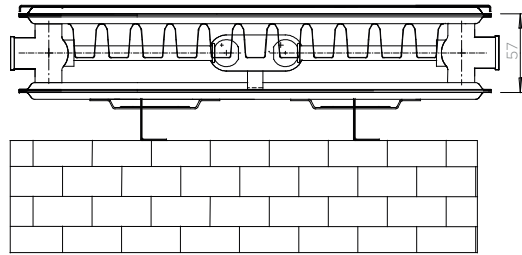

LANNER VERTICAL TECHNICAL AND PRICING OVERVIEW

LANNER VERTICAL

VLH: SINGLE PLUS TECHNICAL DRAWING

ALL MEASUREMENTS ARE IN MILLIMETRES

MANUFACTURED FROM MILD STEEL

FRONT VIEW

Height	A	B
1200	210	210
1400	310	310
1600	255	255
1800	355	355
2000	455	455
2200	555	555
2400	655	655

Height	M1	M2	M3
1200	625	225	-
1400	625	425	-
1600	625	625	-
1800	825	625	-
2000	825	825	-
2200	825	325	525
2400	825	425	625